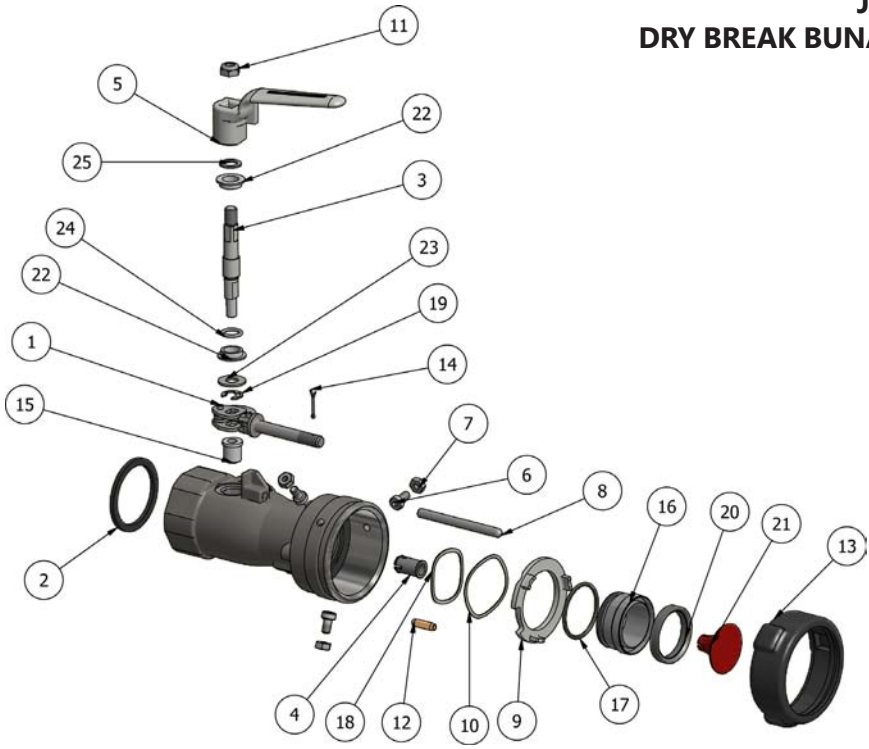

J72C-SBI0-C DRY BREAK BUNA COUPLER

801528, Rev.A

J72C-SBN0-C DRY BREAK BUNA COUPLER KITS

ITEM	QTY	PART #	DESCRIPTION	NOSE SEAL KIT 800412	FRONT END KIT 800909	CROSS SHAFT SEAL KIT 800942	OVERHAUL KIT 801485
1	1	299988	LINK & STEM ASSY				
2	1	800860	SHAFT				
3	1	800250	BEARING				
4	1	401110	LEVER				
5	3	401104	BAYONET STUD		■		■
6	3	470040	HEX NUT		■		■
7	1	401087	INTERLOCK PIN				
8	1	401089	INTERLOCK PLATE				
9	1	401106	WAVE WASHER		■		■
10	1	470043	HEX NUT			■	■
11	1	470042	SPRING PIN		■		■
12	1	563398	BUMPER RING		■		■
13	1	470045	COTTER PIN	■	■		■
14	1	299982	BEARING			■	■
15	1	299983	NOSE PIECE				
16	1	480012	O-RING	■	■		■
17	1	800172	WAVE SPRING		■		■
18	1	800861	E-CLIP			■	■
19	1	401091	NOSE SEAL	■	■		■
20	1	401117	POPPET				
21	2	299980	BEARING			■	■
22	1	299970	WASHER			■	■
23	1	407857	O-RING			■	■
24	1	299981	WASHER			■	■