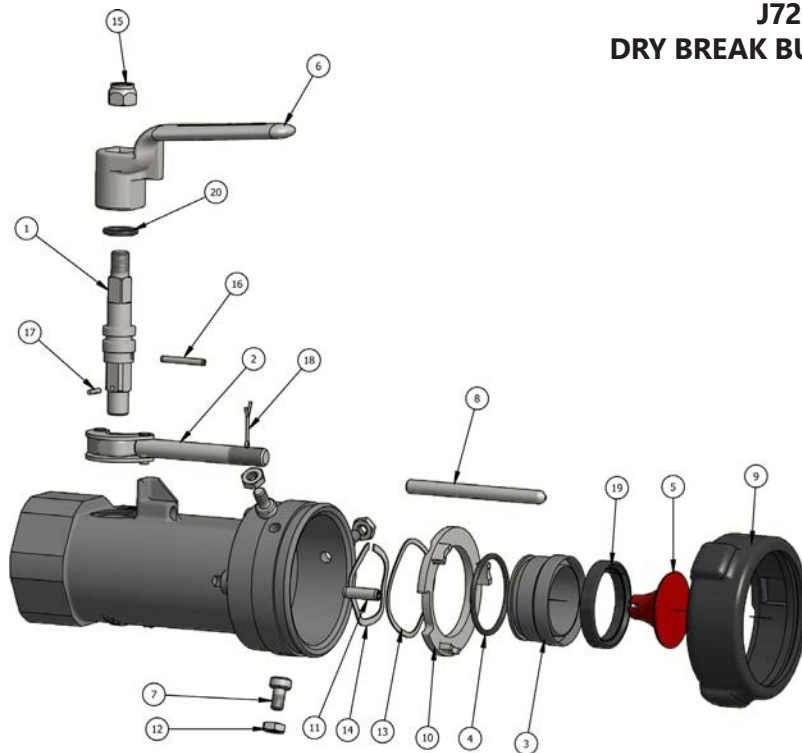

J72C-ABN0-D002 DRY BREAK BUNA COUPLER

801444, Rev.A

J72C-ABN0-D002

J72C-ABN0-D003 DRY BREAK BUNA COUPLER KITS

ITEM	QTY	PART #	DESCRIPTION	NOSE SEAL KIT 800412	FRONT END KIT 800174	CROSS SHAFT SEAL KIT 299786	OVERHAUL KIT 801464
1	1	800862	SHAFT				
2	1	490997	LINK & STEM ASSY				
3	1	577635	NOSE PIECE				
4	1	480012	O-RING	■	■		■
5	1	401082	POPPET				
6	1	401110	LEVER				
7	3	401104	BAYONET STUD		■		■
8	1	401087	INTERLOCK PIN				
9	1	563398	BUMPER RING		■		■
10	1	401089	INTERLOCK PLATE				
11	1	470042	SPRING PIN		■		■
12	3	470040	HEX NUT		■		■
13	1	401106	WAVE WASHER		■		■
14	1	800890	WAVE SPRING		■		■
15	1	470043	HEX NUT			■	■
16	1	470061	SPRING PIN			■	■
17	1	565629	GROOVED PIN			■	■
18	1	470045	COTTER PIN	■	■		■
19	1	401091	NOSE SEAL	■	■		■
20	1	578010	SCREW				
21	1	407857	O-RING			■	■