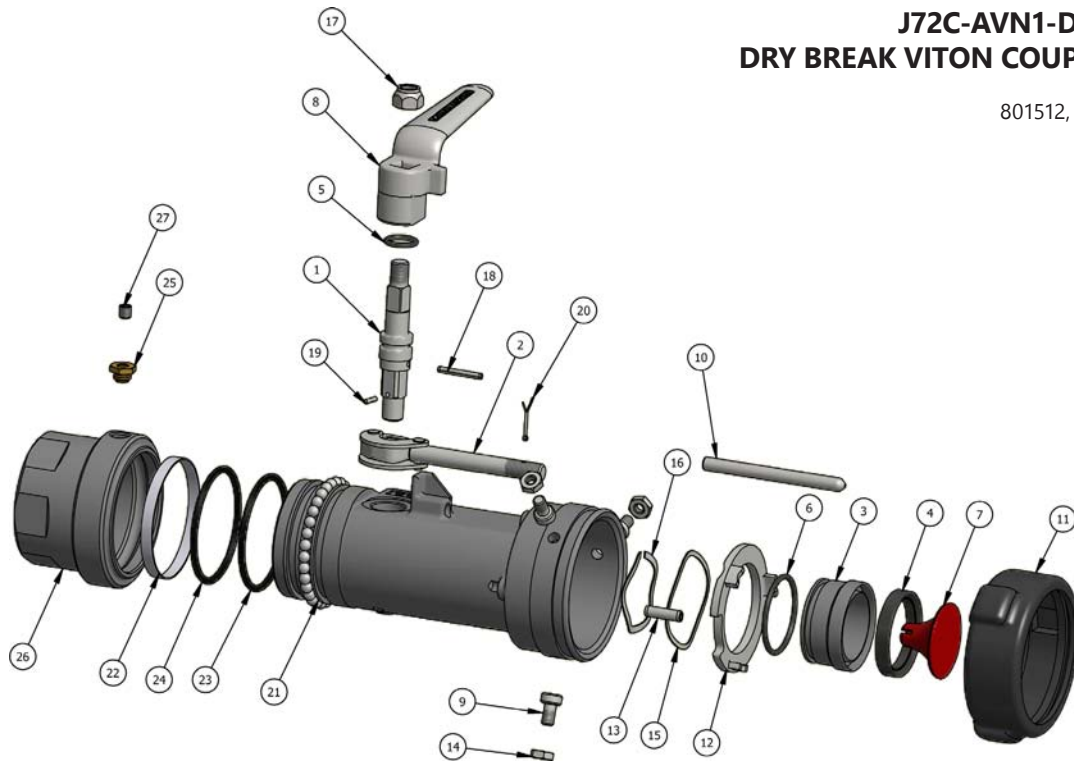

J72C-AVN1-D001 DRY BREAK VITON COUPLER

801512, Rev.A

J72C-AVN1-D001

26

J72C-AVN1-D002 DRY BREAK VITON COUPLER KITS

ITEM	QTY	PART #	DESCRIPTION	NOSE SEAL KIT 800413	FRONT END KIT 800175	CROSS SHAFT SEAL KIT 299787	SWIVEL SEAL KIT 299802	OVERHAUL KIT 801459
1	1	800862	SHAFT					
2	1	490997	LINK & STEM ASSY					
3	1	401105	NOSE PIECE					
4	1	401096	NOSE SEAL	■	■			■
5	1	407878	O-RING			■		■
6	1	480017	O-RING	■	■			■
7	1	401117	POPPET					
8	1	401110	LEVER					
9	3	401104	BAYONET STUD		■			■
10	1	401087	INTERLOCK PIN					
11	1	563398	BUMPER RING		■			■
12	1	401089	INTERLOCK PLATE					
13	1	470042	SPRING PIN		■			■
14	3	470040	HEX NUT		■			■
15	1	401106	WAVE WASHER		■			■
16	1	800890	WAVE SPRING		■			■
17	1	470043	HEX NUT			■		■
18	1	470061	SPRING PIN			■		■
19	1	565629	GROOVED PIN			■		■
20	1	470045	COTTER PIN	■	■			■
21	1	299745	SWIVEL BODY					
22	32	470036	BALL BEARING				■*	■*
23	1	401101	BEARING STRIP				■	■
24	1	405276	DUST O-RING				■	■
25	1	407883	PRODUCT O-RING				■	■
26	1	566191	BALL RETAINER				■	■
27	1	299558	SET SCREW				■	■
28	1	453807	LUBE FITTING N/S				■	■

* -QTY. 6 REPLACEMENT BALLS PROVIDED IN KIT
-LUBE FITTING PROVIDED IN SWIVEL SEAL KIT