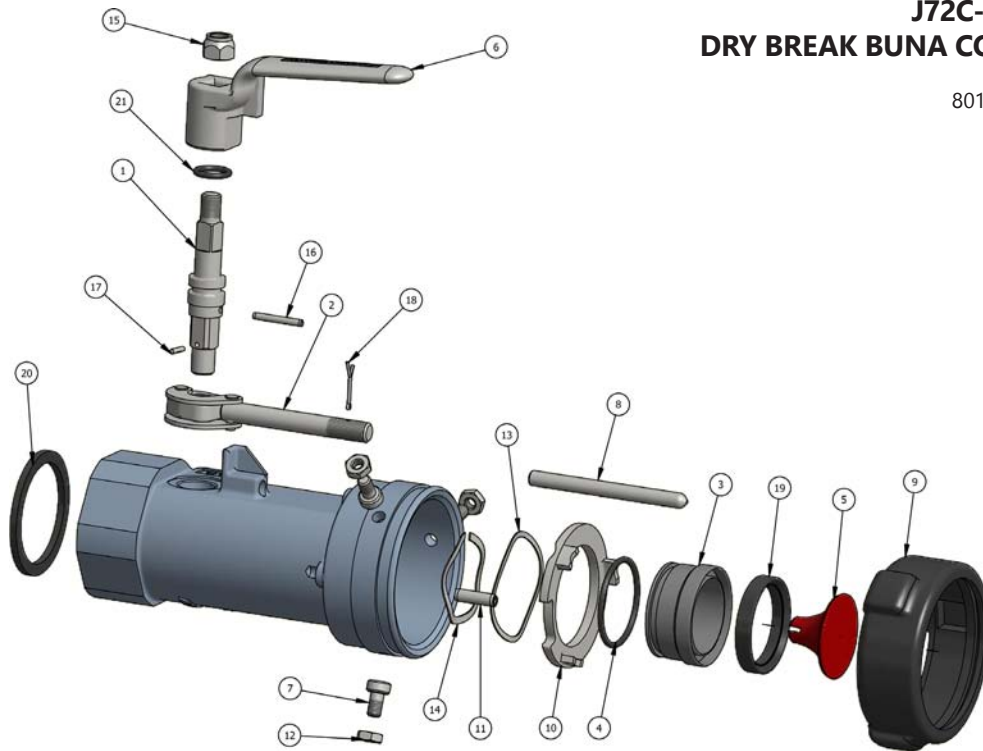

J72C-ABI0-D DRY BREAK BUNA COUPLER

801388, Rev.A

J72C-ABI0-D

J72C-ABI1-D DRY BREAK BUNA COUPLER KITS

ITEM	QTY	PART #	DESCRIPTION	NOSE SEAL KIT 800412	FRONT END KIT 800174	CROSS SHAFT SEAL KIT 299786	SWIVEL SEAL KIT 800533	OVERHAUL KIT 801474
1	1	800862	SHAFT					
2	1	490997	LINK & STEM ASSY					
3	1	577635	NOSE PIECE					
4	1	401091	NOSE SEAL	■	■			■
5	1	407857	O-RING			■		■
6	1	480012	O-RING	■	■			■
7	1	401082	POPPET					
8	1	401110	LEVER					
9	3	401104	BAYONET STUD		■			■
10	1	401087	INTERLOCK PIN					
11	1	563398	BUMPER RING		■			■
12	1	401089	INTERLOCK PLATE					
13	1	470042	SPRING PIN		■			■
14	3	470040	HEX NUT		■			■
15	1	401106	WAVE WASHER		■			■
16	1	800890	WAVE SPRING		■			■
17	1	470043	HEX NUT			■		■
18	1	470061	SPRING PIN			■		■
19	1	565629	GROOVED PIN			■		■
20	1	470045	COTTER PIN	■	■			■
21	32	470036	BALL BEARING				■*	■*
22	1	401101	BEARING STRIP				■	■
23	1	405276	DUST O-RING				■	■
24	1	407855	PRODUCT O-RING				■	■
25	1	566191	BALL RETAINER				■	■
26	1	299761	SWIVEL BODY					
27	1	577641	GASKET				■	■
28	1	453807	LUBE FITTING N/S				■	■
29	1	299588	SET SCREW				■	■

* -QTY. 6 REPLACEMENT BALLS PROVIDED IN KIT
-LUBE FITTING PROVIDED IN SWIVEL SEAL KIT