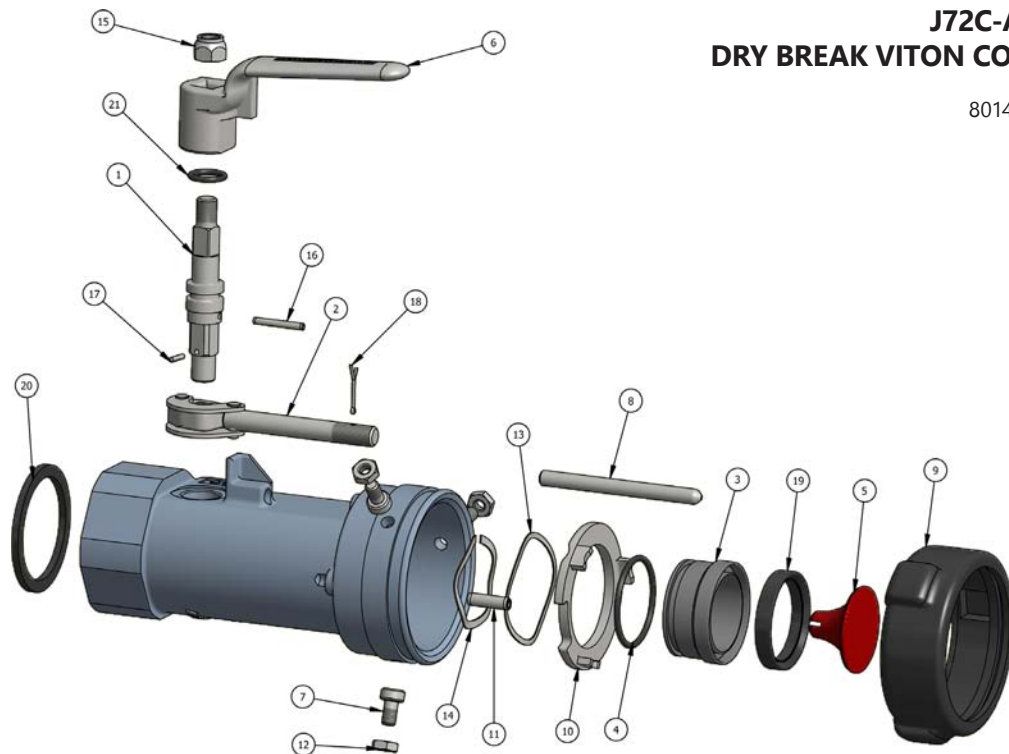

J72C-AV10-D DRY BREAK VITON COUPLER

801468, Rev.A

J72C-AV11-D DRY BREAK VITON COUPLER KITS

ITEM	QTY	PART #	DESCRIPTION	NOSE SEAL KIT 800413	FRONT END KIT 800175	CROSS SHAFT SEAL KIT 299787	SWIVEL SEAL KIT 299537	OVERHAUL KIT 801472
1	1	800862	SHAFT					
2	1	490997	LINK AND STEM ASSY					
3	1	577635	NOSE PIECE					
4	1	401096	NOSE SEAL	■	■			■
5	1	407878	O-RING			■		■
6	1	480017	O-RING	■	■			■
7	1	401082	POPPET					
8	1	401110	LEVER					
9	3	401104	BAYONET STUD		■			■
10	1	401087	INTERLOCK PIN					
11	1	563398	BUMPER RING		■			■
12	1	401089	INTERLOCK PLATE					
13	1	470042	SPRING PIN		■			■
14	3	470040	HEX NUT		■			■
15	1	401106	WAVE WASHER		■			■
16	1	800890	WAVE SPRING		■			■
17	1	470043	HEX NUT			■		■
18	1	470061	SPRING PIN			■		■
19	1	565629	GROOVED PIN			■		■
20	1	470045	COTTER PIN	■	■			■
21	32	470036	BALL BEARING				■*	■*
22	1	401101	BEARING STRIP				■	■
23	1	405276	DUST O-RING				■	■
24	1	407883	PRODUCT O-RING				■	■
25	1	566191	BALL RETAINER				■	■
26	1	299761	SWIVEL BODY					
27	1	299558	SET SCREW				■	■
28	1	577639	GASKET				■	■
29	1	453807	LUBE FITTING N/S				■	■

1. -QTY. 6 REPLACEMENT BALLS PROVIDED IN KIT
   *-LUBE FITTING PROVIDED IN SWIVEL SEAL KIT