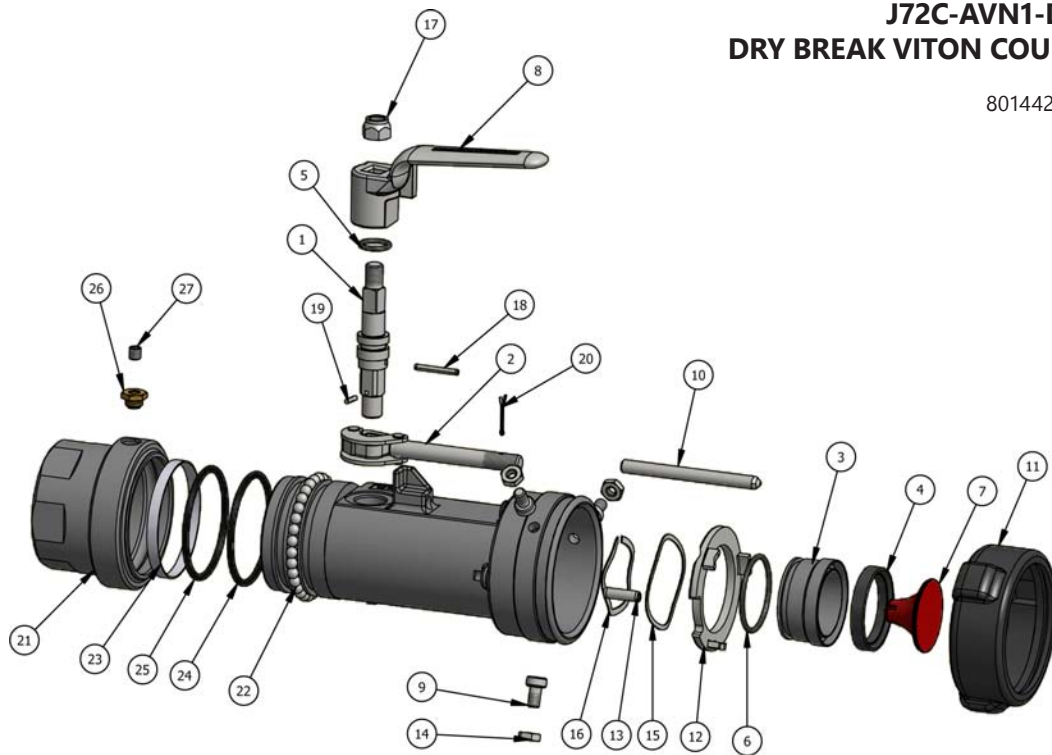

J72C-AVN1-D002 DRY BREAK VITON COUPLER

801442, Rev.A

J72C-AVN1-D003 DRY BREAK VITON COUPLER KITS

ITEM	QTY	PART #	DESCRIPTION	NOSE SEAL KIT 800413	FRONT END KIT 800175	CROSS SHAFT SEAL KIT 299787	SWIVEL SEAL KIT 299804	OVERHAUL KIT 801459
1	1	800862	SHAFT					
2	1	490997	LINK & STEM ASSY					
3	1	577635	NOSE PIECE					
4	1	401096	NOSE SEAL	■	■			■
5	1	407878	O-RING			■		■
6	1	480017	O-RING	■	■			■
7	1	401082	POPPET					
8	1	401110	LEVER					
9	3	401104	BAYONET STUD		■			■
10	1	401087	INTERLOCK PIN					
11	1	563398	BUMPER RING		■			■
12	1	401089	INTERLOCK PLATE					
13	1	470042	SPRING PIN		■			■
14	3	470040	HEX NUT		■			■
15	1	401106	WAVE WASHER		■			■
16	1	800890	WAVE SPRING		■			■
17	1	470043	HEX NUT			■		■
18	1	470061	SPRING PIN			■		■
19	1	565629	GROOVED PIN			■		■
20	1	470045	COTTER PIN	■	■			■
21	1	299745	SWIVEL BODY					
22	32	470036	BALL BEARING				■*	■*
23	1	401101	BEARING STRIP				■	■
24	1	405276	DUST O-RING				■	■
25	1	407883	PRODUCT O-RING				■	■
26	1	566191	BALL RETAINER				■	■
27	3	578010	SCREW					
28	1	299558	SET SCREW				■	■
29	1	453807	LUBE FITTING N/S				■	■

1. -QTY. 6 REPLACEMENT BALLS PROVIDED IN KIT
   -LUBE FITTING PROVIDED IN SWIVEL SEAL KIT